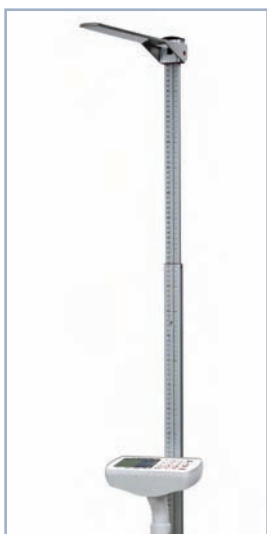

Technical Specifications

Capacity	250 kg
Graduation	100 g
Dimensions Column Scales	392 x 320 x 1,014 mm
Dimensions Floor Scales	320 x 320 x 85 mm
Weight Column Scales	approx. 8.2 kg
Weight Floor Scales	approx. 7.1 kg
Platform size	320 x 320 mm

M305643-01 + MZ10023 –
Body Analyzing Column
Scale with mechanical
height rod