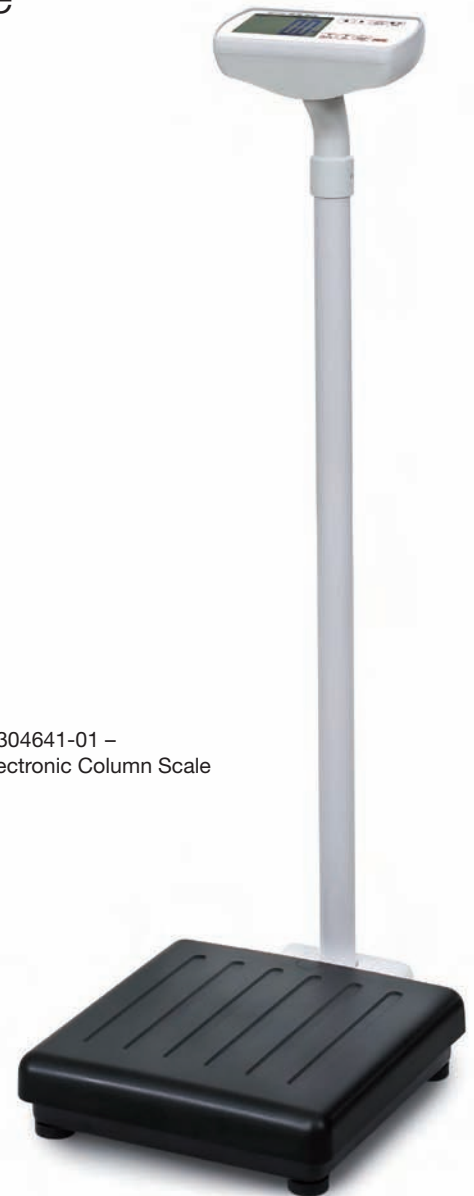

Electronic Column and Floor Scales

M304641 – Floor Scale with Cable Display**M304641-01** – Column Scale**M305643** – Body Analyzing Scale with Cable Display**M305643-01** – Body Analyzing Column Scale

- Large Display – 29 mm – for easy readability of all results
- Automatic zero setting and function test
- Tare and hold function
- Automatic switch off
- Low battery indicator
- BMI (Body Mass Index) function
- 25 personal memory settings for all displayed results
- RJ11 interface for digital height measuring rod MZ10033
- Power supply: mains adapter and batteries

Extra Feature of Floor Scales with Cable Display M304641 and M305643:

- Remote display with a 2 m cable

Extra Feature of Column Scales M304641-01 and M305643-01:

- Including wheels for easy manoeuvring
- Optional with height measuring rod mechanical (MZ10023) or digital (MZ10033)

M304641-01 –
Electronic Column Scale**Technical Specifications**

Capacity	250 kg
Graduation	100 g
Dimensions Column Scales	392 x 320 x 1,014 mm
Dimensions Floor Scales	320 x 320 x 85 mm
Weight Column Scales	approx. 8.2 kg
Weight Floor Scales	approx. 7.1 kg
Platform size	320 x 320 mm